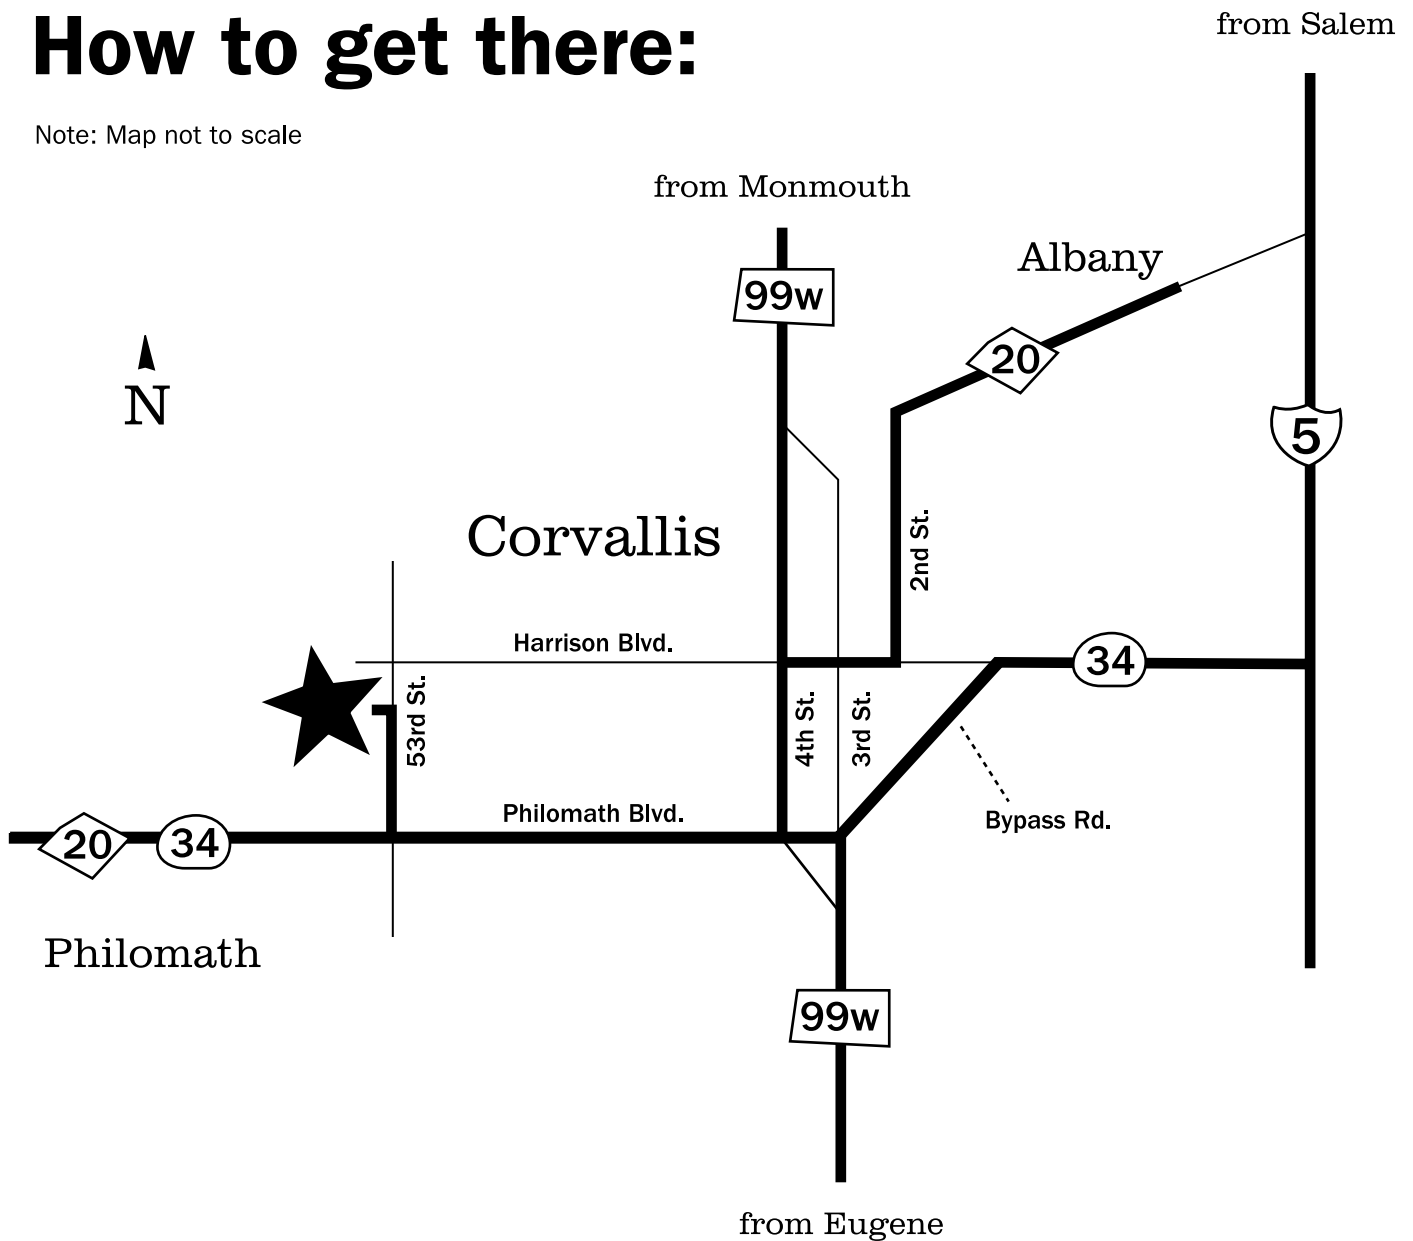

HARVEST Carnival

October 31 • 4–8pm
Benton County Fairgrounds

How to get there:

Note: Map not to scale

For more information please contact Calvary Chapel of Corvallis at 752-2851, or visit www.harvestcarnival.org